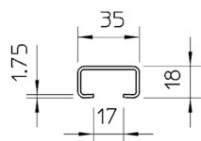

**OBO BETERMANN CM3518 PROFILE RAIL, SLOT 17 MM, FS,
PERFORATED | TYPE CMS3518P0600FS**

Pret: 28,83 lei (TVA inclus)

Detalii online: <https://www.materialeelectrice.ro/cm3518-profile-rail-slot-17-mm-fs-perforated-type-cms3518p0600fs-77697>