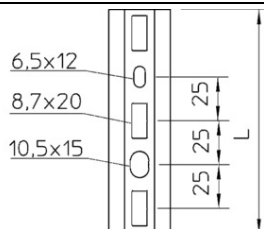

**OBO BETERMANN CM3518 PROFILE RAIL, SLOT 17 MM, FS,
PERFORATED | TYPE CMS3518P0600FS**

Pret: 28,83 lei (TVA inclus)

Detalii online: <https://www.materialeelectrice.ro/cm3518-profile-rail-slot-17-mm-fs-perforated-type-cms3518p0600fs-77697>