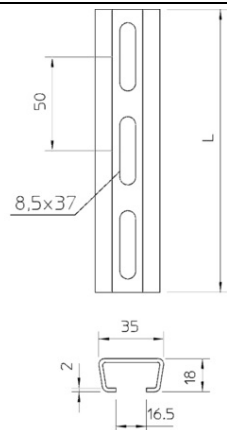

**OBO BETERMANN PROFILE RAIL 2068, SLOT WIDTH 16.5, FT,
PERFORATED | TYPE AML3518P2000A2**

Pret: 0,00 lei (TVA inclus)

Detalii online: <https://www.materialeelectrice.ro/profile-rail-2068-slot-width-16-5-ft-perforated-type-aml3518p2000a2-77665>