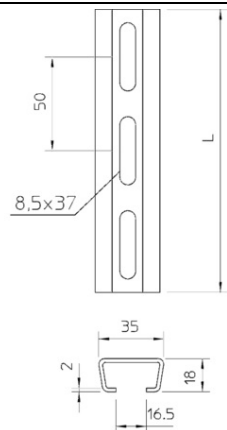

**OBO BETERMANN PROFILE RAIL 2068, SLOT WIDTH 16.5, FT,  
PERFORATED | TYPE AML3518P1000A2**

Pret: 0,00 lei (TVA inclus)

Detalii online: <https://www.materialeelectrice.ro/profile-rail-2068-slot-width-16-5-ft-perforated-type-aml3518p1000a2-77664>