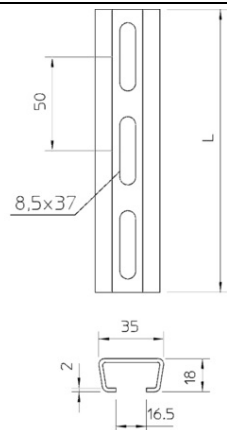

**OBO BETERMANN PROFILE RAIL 2068, SLOT WIDTH 16.5, FT,
PERFORATED | TYPE AML3518P2000FT**

Pret: 53,51 lei (TVA inclus)

Detalii online: <https://www.materialeelectrice.ro/profile-rail-2068-slot-width-16-5-ft-perforated-type-aml3518p2000ft-77663>