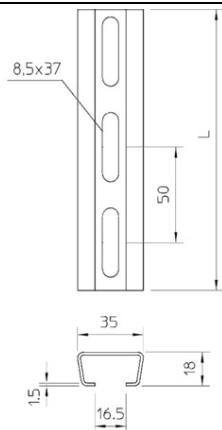

**OBO BETERMANN ANCHOR RAIL AML3518, SLOT 16.5 MM, FT,
PERFORATED | TYPE AML3518P0800FT**

Pret: 0,00 lei (TVA inclus)

Detalii online: <https://www.materialeelectrice.ro/anchor-rail-aml3518-slot-16-5-mm-ft-perforated-type-aml3518p0800ft-77661>