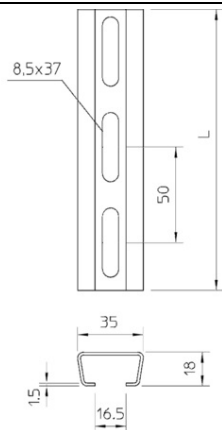

**OBO BETERMANN ANCHOR RAIL AML3518, SLOT 16.5 MM, FT,
PERFORATED | TYPE AML3518P0300FT**

Pret: 0,00 lei (TVA inclus)

Detalii online: <https://www.materialeelectrice.ro/anchor-rail-aml3518-slot-16-5-mm-ft-perforated-type-aml3518p0300ft-77656>