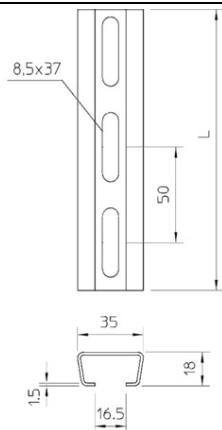

**OBO BETERMANN ANCHOR RAIL AML3518, SLOT 16.5 MM, FT,
PERFORATED | TYPE AML3518P0200FT**

Pret: 0,00 lei (TVA inclus)

Detalii online: <https://www.materialeelectrice.ro/anchor-rail-aml3518-slot-16-5-mm-ft-perforated-type-aml3518p0200ft-77655>