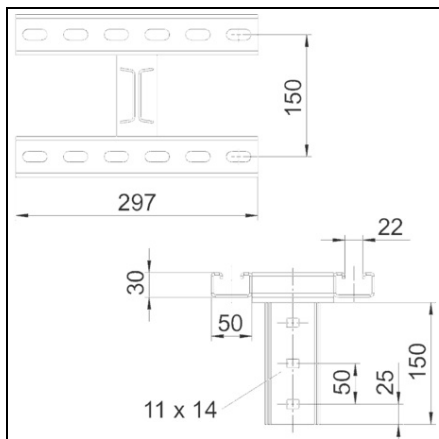

**OBO BETERMANN HEAD PLATE WITH TWO WELDED-ON CPS 5  
RAILS | TYPE KI8 CPS5-2-500FT**

Pret: 0,00 lei (TVA inclus)

Detalii online: <https://www.materialeelectrice.ro/head-plate-with-two-welded-on-cps-5-rails-type-ki8-cps5-2-500ft-77578>