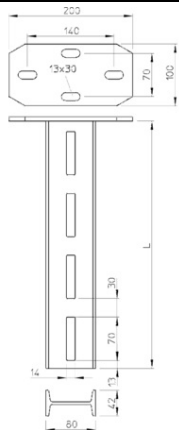

OBO BETERMANN IS 8 SUPPORT | TYPE IS 8 K 150 FT

Pret: 0,00 lei (TVA inclus)

Detalii online: <https://www.materialeelectrice.ro/is-8-support-type-is-8-k-150-ft-77528>