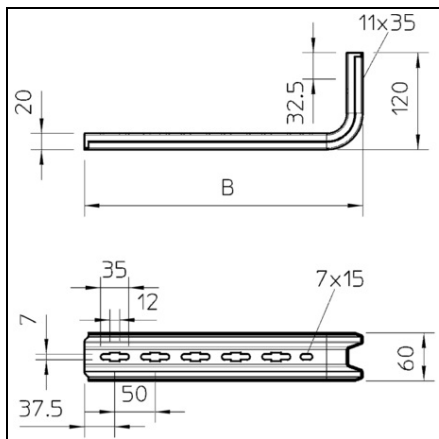

OBO BETERMANN TP SUPPORT / CONSOLA FS | TYPE TPSA 345 FS

Pret: 35,26 lei (TVA inclus)

Detalii online: <https://www.materialelectrice.ro/tp-support-consola-fs-type-tpsa-345-fs-77074>