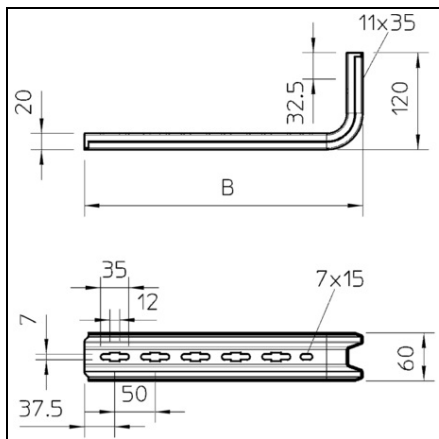

OBO BETERMANN TP SUPPORT / CONSOLA FS | TYPE TPSA 245 FS

Pret: 27,77 lei (TVA inclus)

Detalii online: <https://www.materialeelectrice.ro/tp-support-consola-fs-type-tpsa-245-fs-77073>