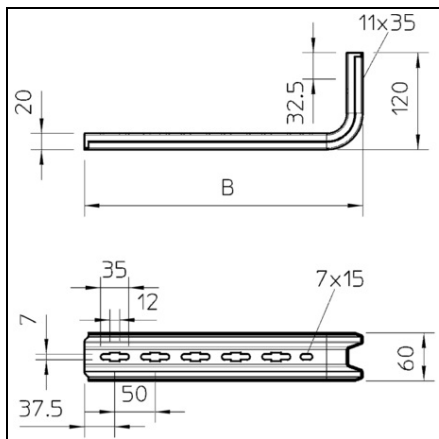

OBO BETERMANN TP SUPPORT / CONSOLA FS | TYPE TPSA 145 FS

Pret: 20,39 lei (TVA inclus)

Detalii online: <https://www.materialeelectrice.ro/tp-support-consola-fs-type-tpsa-145-fs-77072>