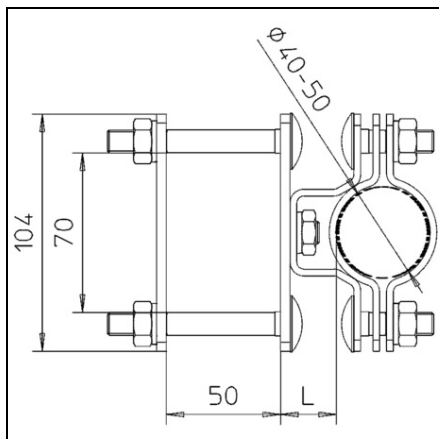

**OBO BETERMANN ISFANG SUPPORT FOR CORNER PIPE MOUNTING,
50 X 50 MM | TYPE ISFANG TS50X50**

Pret: 0,00 lei (TVA inclus)

Detalii online: <https://www.materialelectrice.ro/isfang-support-for-corner-pipe-mounting-50-x-50-mm-type-isfang-ts50x50-76886>