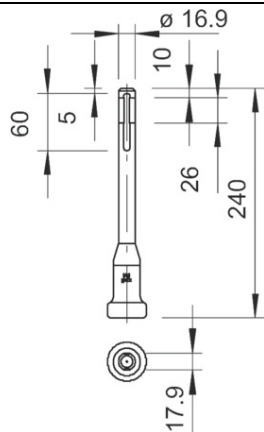

**OBO BETERMANN HAMMER INSERT, TYPE 2535, FOR EARTHING
RODS ST, BP AND OMEX | TYPE 2535 25**

Pret: 0,00 lei (TVA inclus)

Detalii online: <https://www.materialeelectrice.ro/hammer-insert-type-2535-for-earthing-rods-st-bp-and-omex-type-2535-25-76773>