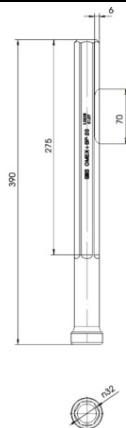

**OBO BETERMANN HAMMER INSERT, TYPE 2531, FOR EARTHING
RODS ST, BP AND OMEX | TYPE 2531 20**

Pret: 0,00 lei (TVA inclus)

Detalii online: <https://www.materialeelectrice.ro/hammer-insert-type-2531-for-earthing-rods-st-bp-and-omex-type-2531-20-76771>