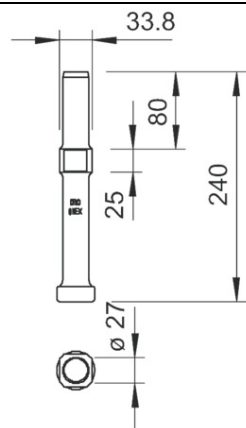

**OBO BETERMANN HAMMER INSERT, TYPE 2520, FOR EARTHING  
RODS ST, BP AND OMEX | TYPE 2520 25**

Pret: 0,00 lei (TVA inclus)

Detalii online: <https://www.materialeelectrice.ro/hammer-insert-type-2520-for-earthing-rods-st-bp-and-omex-type-2520-25-76768>