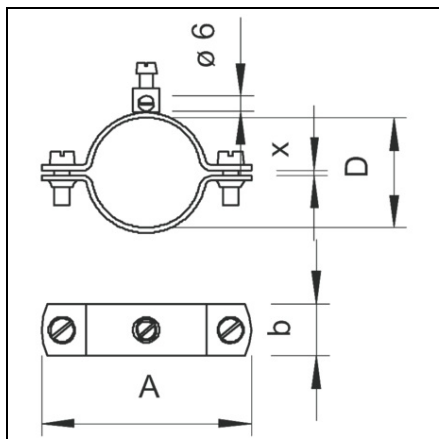

OBO BETERMANN EARTHING CLAMP, TYPE 925 | TYPE 925 3/4

Pret: 10,75 lei (TVA inclus)

Detalii online: <https://www.materialeelectrice.ro/earthing-clamp-type-925-type-925-3-4-76709>