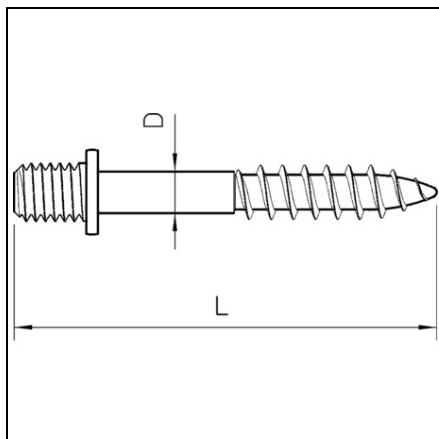

**OBO BETERMANN SCREW-IN ANCHOR WITH M8 THREAD | TYPE 985
M8 35**

Pret: 1,13 lei (TVA inclus)

Detalii online: <https://www.materialeelectrice.ro/screw-in-anchor-with-m8-thread-type-985-m8-35-76477>