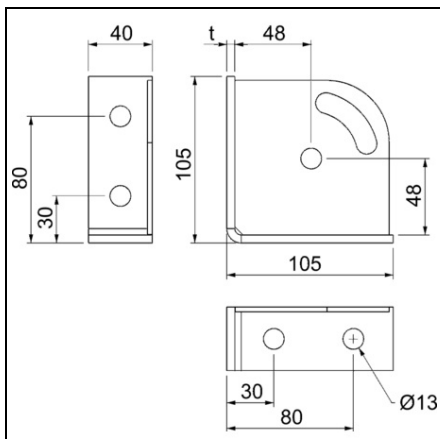

**OBO BETERMANN MOUNTING BRACKET, 90° WITH 6 HOLES FT |
TYPE GMS 6 KD A2**

Pret: 0,00 lei (TVA inclus)

Detalii online: <https://www.materialeelectrice.ro/mounting-bracket-900-with-6-holes-ft-type-gms-6-kd-a2-76372>