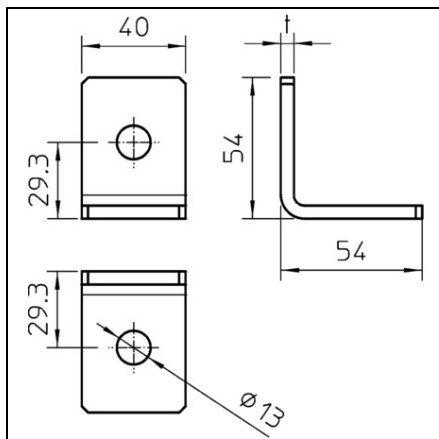

**OBO BETERMANN MOUNTING BRACKET, 90° WITH 2 HOLES FT |  
TYPE GMS 2 VW 90 FT**

Pret: 0,00 lei (TVA inclus)

Detalii online: <https://www.materialelectrice.ro/mounting-bracket-900-with-2-holes-ft-type-gms-2-vw-90-ft-76366>