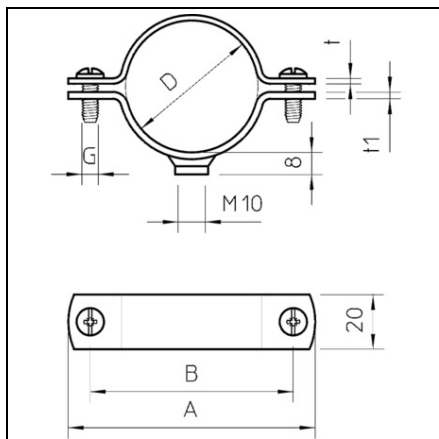

**OBO BETERMANN SCREW-IN SPACER CLIP, HEAVY-DUTY VERSION**  
**M10 | TYPE 2900WM10 60 FT**

Pret: 0,00 lei (TVA inclus)

Detalii online: <https://www.materialeelectrice.ro/screw-in-spacer-clip-heavy-duty-version-m10-type-2900wm10-60-ft-75959>