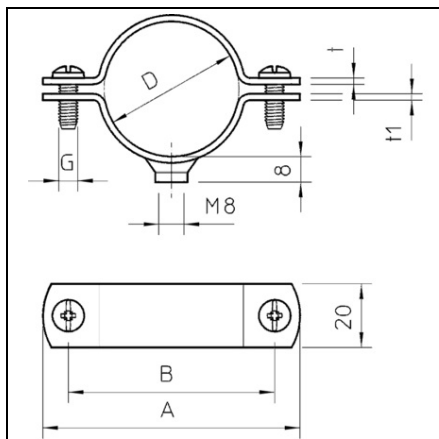

OBO BETERMANN SCREW-IN SPACER CLIP, HEAVY-DUTY VERSION
M8 | TYPE 2900WM8 88 FT

Pret: 0,00 lei (TVA inclus)

Detalii online: <https://www.materialeelectrice.ro/screw-in-spacer-clip-heavy-duty-version-m8-type-2900wm8-88-ft-75954>