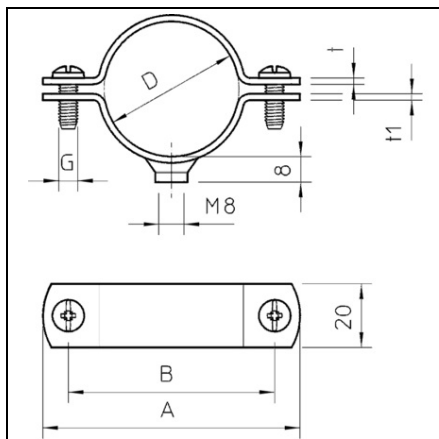

OBO BETERMANN SCREW-IN SPACER CLIP, HEAVY-DUTY VERSION
M8 | TYPE 2900WM8 75.5 FT

Pret: 0,00 lei (TVA inclus)

Detalii online: <https://www.materialelectrice.ro/screw-in-spacer-clip-heavy-duty-version-m8-type-2900wm8-75-5-ft-75953>