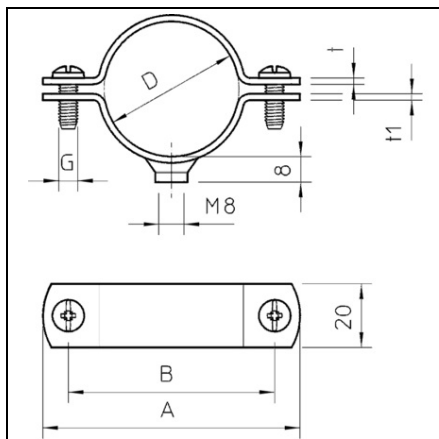

OBO BETERMANN SCREW-IN SPACER CLIP, HEAVY-DUTY VERSION
M8 | TYPE 2900WM8 75.5 FT

Pret: 0,00 lei (TVA inclus)

Detalii online: <https://www.materialeelectrice.ro/screw-in-spacer-clip-heavy-duty-version-m8-type-2900wm8-75-5-ft-75953>