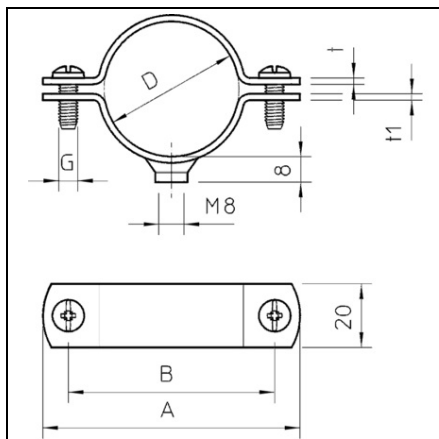

OBO BETERMANN SCREW-IN SPACER CLIP, HEAVY-DUTY VERSION
M8 | TYPE 2900WM8 27 FT

Pret: 0,00 lei (TVA inclus)

Detalii online: <https://www.materialeelectrice.ro/screw-in-spacer-clip-heavy-duty-version-m8-type-2900wm8-27-ft-75948>