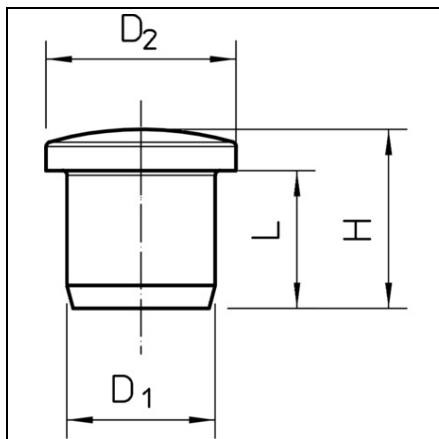

**OBO BETERMANN SCREW PLUG, METRIC AND PG | TYPE 107VS VM
27 PA**

Pret: 0,00 lei (TVA inclus)

Detalii online: <https://www.materialeelectrice.ro/screw-plug-metric-and-pg-type-107vs-vm-27-pa-75864>