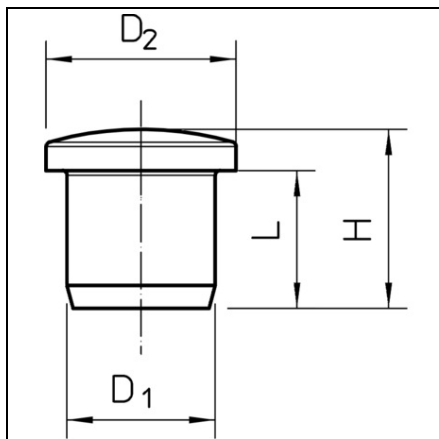

**OBO BETERMANN SCREW PLUG, METRIC AND PG | TYPE 107VS VM
5 PA**

Pret: 0,00 lei (TVA inclus)

Detalii online: <https://www.materialeelectrice.ro/screw-plug-metric-and-pg-type-107vs-vm-5-pa-75859>