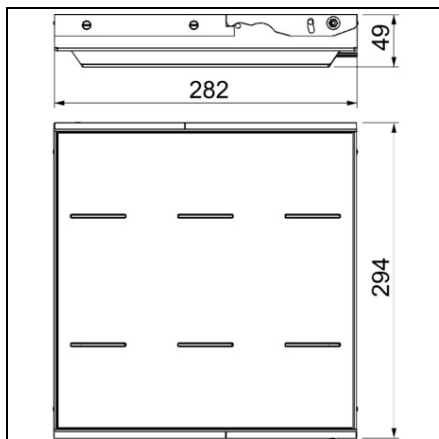

**OBO BETERMANN HEAVY-DUTY FRAME CASSETTE CLASS 2, BLANK,
SERIES 250-2, WITH HANDLE | TYPE RK SL2 V2 30 MG**

Pret: 0,00 lei (TVA inclus)

Detalii online: <https://www.materialelectrice.ro/heavy-duty-frame-cassette-class-2-blank-series-250-2-with-handle-type-rk-sl2-v2-30-mg-75717>