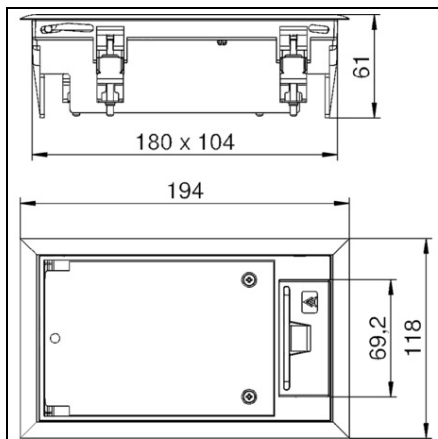

OBO BETERMANN GES2DB SERVICE OUTLET WITH HANDLE CLAMP
TYPE GES2 DB 9011

Pret: 0,00 lei (TVA inclus)

Detalii online: <https://www.materialeelectrice.ro/ges2db-service-outlet-with-handle-clamp-type-ges2-db-9011-75452>