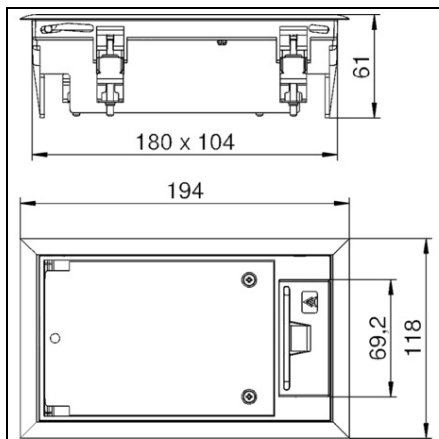

**OBO BETERMANN GES2 SERVICE OUTLET WITH HANDLE CLAMP |  
TYPE GES2 U 1019**

Pret: 0,00 lei (TVA inclus)

Detalii online: <https://www.materialeelectrice.ro/ges2-service-outlet-with-handle-clamp-type-ges2-u-1019-75450>