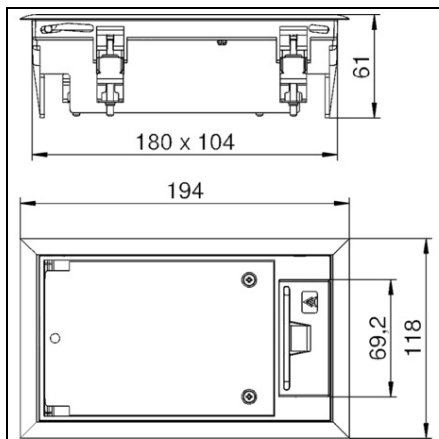

**OBO BETERMANN GES2 SERVICE OUTLET WITH HANDLE CLAMP |
TYPE GES2 U 9011**

Pret: 0,00 lei (TVA inclus)

Detalii online: <https://www.materialeelectrice.ro/ges2-service-outlet-with-handle-clamp-type-ges2-u-9011-75449>