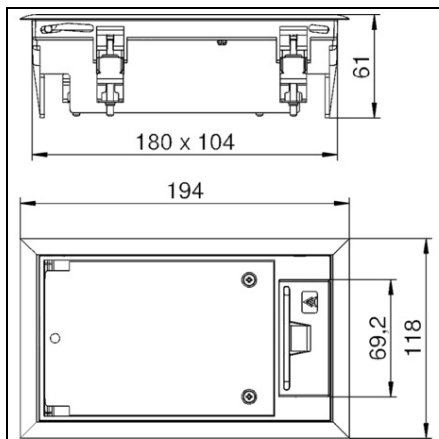

**OBO BETERMANN GES2 SERVICE OUTLET WITH HANDLE CLAMP |  
TYPE GES2 U 9011**

Pret: 0,00 lei (TVA inclus)

Detalii online: <https://www.materialeelectrice.ro/ges2-service-outlet-with-handle-clamp-type-ges2-u-9011-75449>