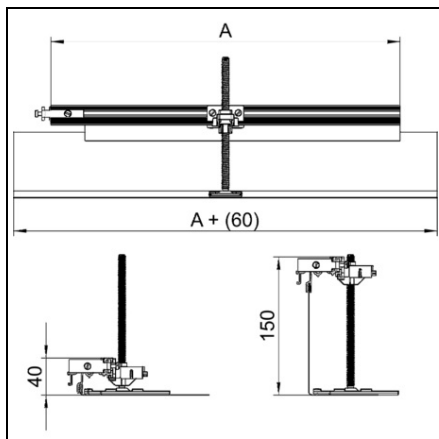

**OBO BETERMANN CONSTRUCTION SET FOR 90° ANGLE TO LEFT,
HEIGHT 40~150 MM | TYPE OKA-G60040150FBL**

Pret: 0,00 lei (TVA inclus)

Detalii online: <https://www.materialeelectrice.ro/construction-set-for-900-angle-to-left-height-40-150-mm-type-oka-g60040150fbl-75287>