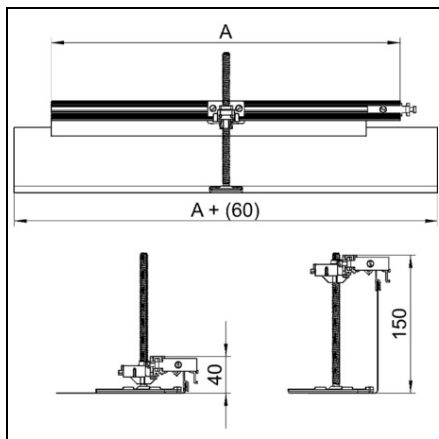

**OBO BETERMANN CONSTRUCTION SET FOR 90° ANGLE TO RIGHT,
HEIGHT 40~150 MM | TYPE OKA-G30040150FBR**

Pret: 0,00 lei (TVA inclus)

Detalii online: <https://www.materialeelectrice.ro/construction-set-for-900-angle-to-right-height-40-150-mm-type-oka-g30040150fbr-75276>