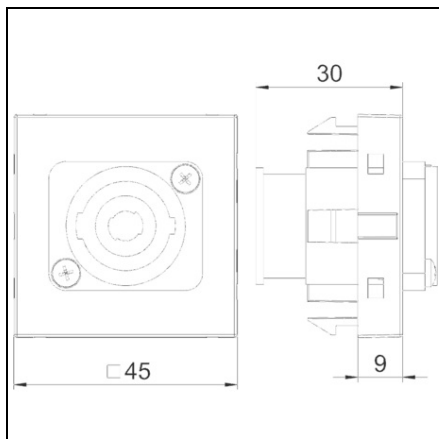

**OBO BETERMANN SPEAKON CONNECTION, 1 MODULE, STRAIGHT
OUTLET, 4-PIN PRIZA, AS SCREW CONNECTION | TYPE MTG-SON S
SWGR1**

Pret: 0,00 lei (TVA inclus)

Detalii online: <https://www.materialelectrice.ro/speakon-connection-1-module-straight-outlet-4-pin-priza-as-screw-connection-type-mtg-son-s-swgr1-74923>