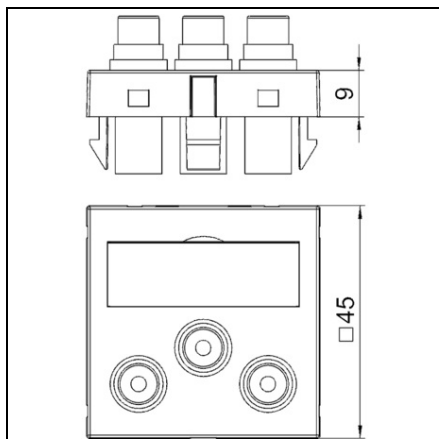

**OBO BETERMANN COMPONENT VIDEO CONNECTION, 1 MODULE,
STRAIGHT OUTLET, AS 1:1 COUPLING | TYPE MTG-3R F SWGR1**

Pret: 0,00 lei (TVA inclus)

Detalii online: <https://www.materialeelectrice.ro/component-video-connection-1-module-straight-outlet-as-1-1-coupling-type-mtg-3r-f-swgr1-74895>