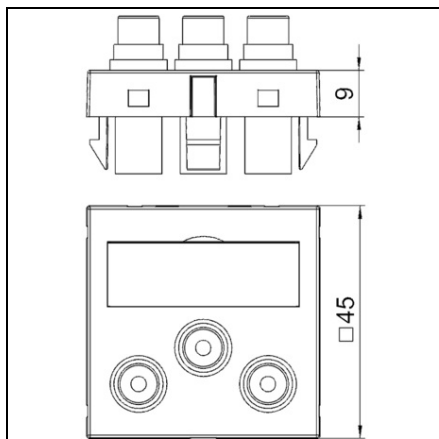

**OBO BETERMANN COMPONENT VIDEO CONNECTION, 1 MODULE,  
STRAIGHT OUTLET, AS SOLDERED CONNECTION | TYPE MTG-3R L  
SWGR1**

Pret: 0,00 lei (TVA inclus)

Detalii online: <https://www.materialelectrice.ro/component-video-connection-1-module-straight-outlet-as-soldered-connection-type-mtg-3r-l-swgr1-74891>