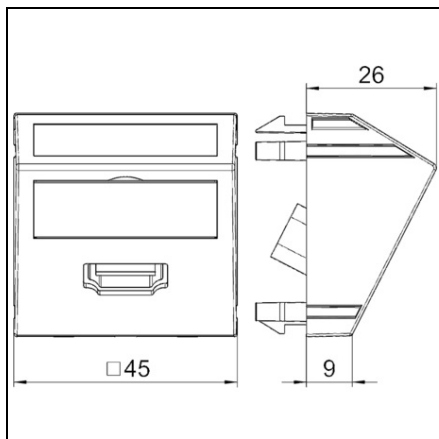

**OBO BETERMANN HDMI CONNECTION, 1 MODULE, SLANTING
OUTLET, WITH CONNECTION CABLE | TYPE MTS-HD F SWGR1**

Pret: 0,00 lei (TVA inclus)

Detalii online: <https://www.materialeelectrice.ro/hdmi-connection-1-module-slanting-outlet-with-connection-cable-type-mts-hd-f-swgr1-74859>