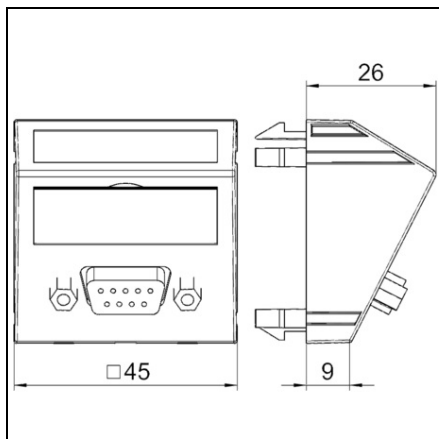

**OBO BETERMANN D-SUB9 CONNECTION, 1 MODULE, SLANTING
OUTLET, AS SCREW CONNECTION | TYPE MTS-DB9 S SWGR1**

Pret: 0,00 lei (TVA inclus)

Detalii online: <https://www.materialeelectrice.ro/d-sub9-connection-1-module-slanting-outlet-as-screw-connection-type-mts-db9-s-swgr1-74831>