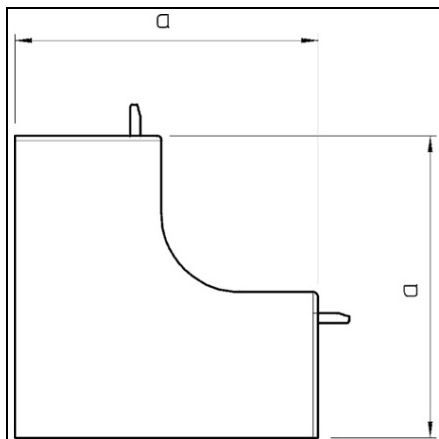

**OBO BETERMANN INTERNAL CORNER COVER | TYPE WDKH-  
I60150RW**

Pret: 0,00 lei (TVA inclus)

Detalii online: <https://www.materialeelectrice.ro/internal-corner-cover-type-wdkh-i60150rw-73721>