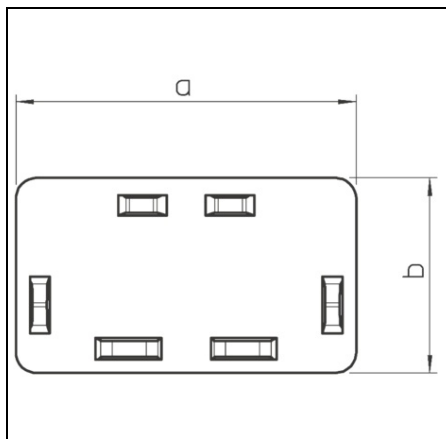

OBO BETERMANN END PIECE | TYPE WDKH-E60110RW

Pret: 0,00 lei (TVA inclus)

Detalii online: <https://www.materialelectrice.ro/end-piece-type-wdkh-e60110rw-73718>