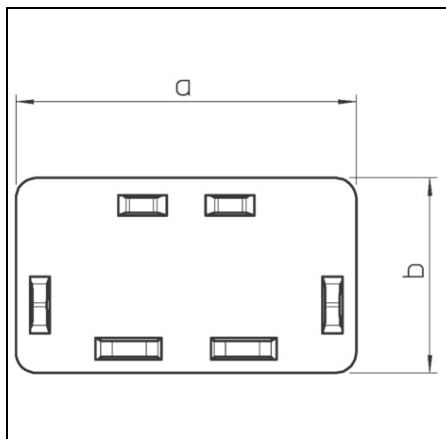

**OBO BETERMANN END PIECE | TYPE WDKH-E60110RW**

Pret: 0,00 lei (TVA inclus)

Detalii online: <https://www.materialelectrice.ro/end-piece-type-wdkh-e60110rw-73718>