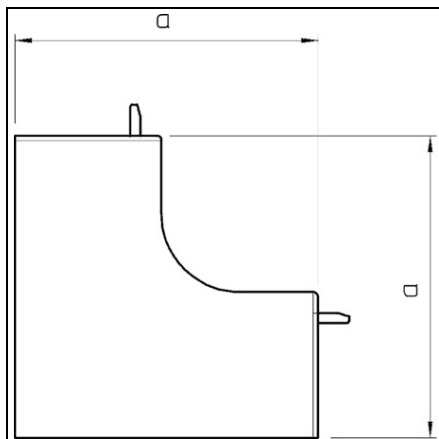

**OBO BETERMANN INTERNAL CORNER COVER | TYPE WDKH-
I60110RW**

Pret: 0,00 lei (TVA inclus)

Detalii online: <https://www.materialeelectrice.ro/internal-corner-cover-type-wdkh-i60110rw-73710>