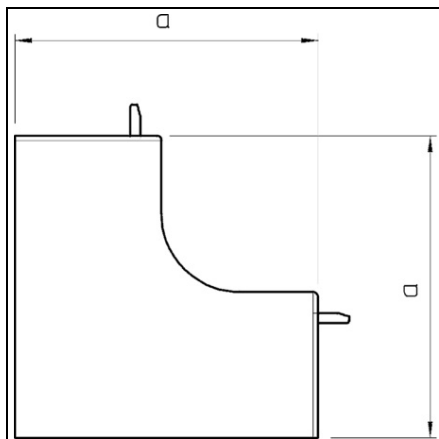

**OBO BETERMANN INTERNAL CORNER COVER | TYPE WDKH-
I40060RW**

Pret: 62,49 lei (TVA inclus)

Detalii online: <https://www.materialeelectrice.ro/internal-corner-cover-type-wdkh-i40060rw-73688>