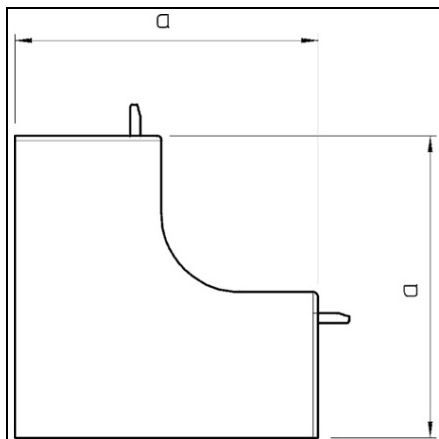

**OBO BETERMANN INTERNAL CORNER COVER | TYPE WDKH-  
I30045LGR**

Pret: 0,00 lei (TVA inclus)

Detalii online: <https://www.materialeelectrice.ro/internal-corner-cover-type-wdkh-i30045lgr-73678>