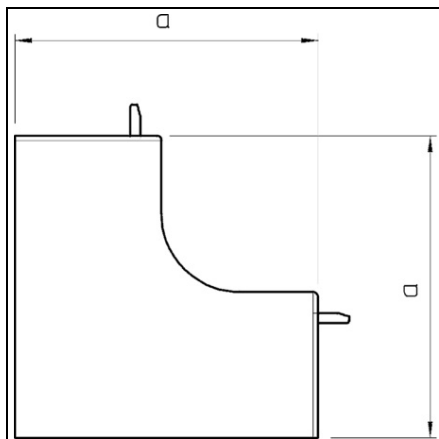

**OBO BETERMANN INTERNAL CORNER COVER | TYPE WDKH-  
I30045RW**

Pret: 16,23 lei (TVA inclus)

Detalii online: <https://www.materialeelectrice.ro/internal-corner-cover-type-wdkh-i30045rw-73677>