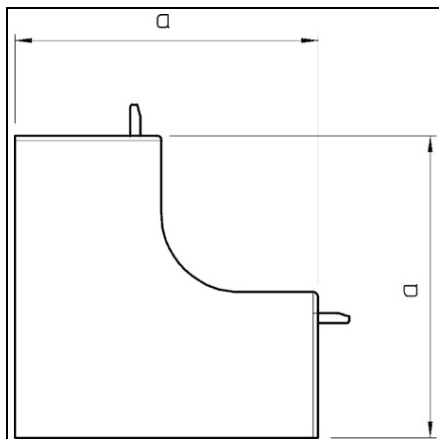

**OBO BETERMANN INTERNAL CORNER COVER | TYPE WDKH-
I20020RW**

Pret: 0,00 lei (TVA inclus)

Detalii online: <https://www.materialeelectrice.ro/internal-corner-cover-type-wdkh-i20020rw-73666>