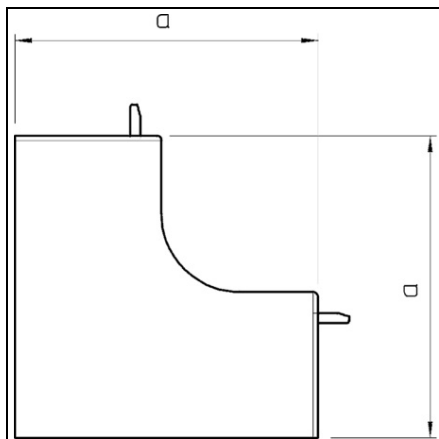

**OBO BETERMANN INTERNAL CORNER COVER | TYPE WDKH-  
I15030RW**

Pret: 0,00 lei (TVA inclus)

Detalii online: <https://www.materialeelectrice.ro/internal-corner-cover-type-wdkh-i15030rw-73660>