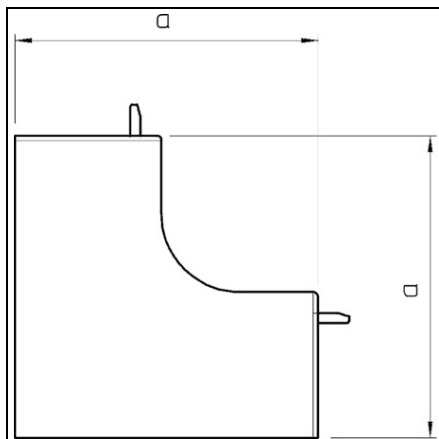

**OBO BETERMANN INTERNAL CORNER COVER | TYPE WDKH-
I15030RW**

Pret: 0,00 lei (TVA inclus)

Detalii online: <https://www.materialeelectrice.ro/internal-corner-cover-type-wdkh-i15030rw-73660>