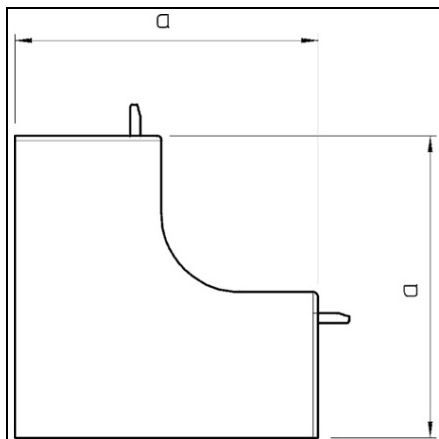

**OBO BETERMANN INTERNAL CORNER COVER | TYPE WDK
HI60150RW**

Pret: 0,00 lei (TVA inclus)

Detalii online: <https://www.materialeelectrice.ro/internal-corner-cover-type-wdk-hi60150rw-73466>