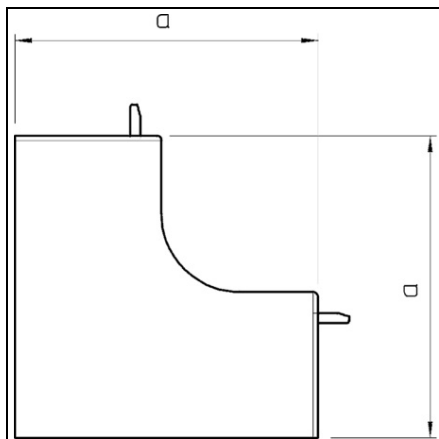

**OBO BETERMANN INTERNAL CORNER COVER | TYPE WDK
HI60110RW**

Pret: 0,00 lei (TVA inclus)

Detalii online: <https://www.materialeelectrice.ro/internal-corner-cover-type-wdk-hi60110rw-73422>