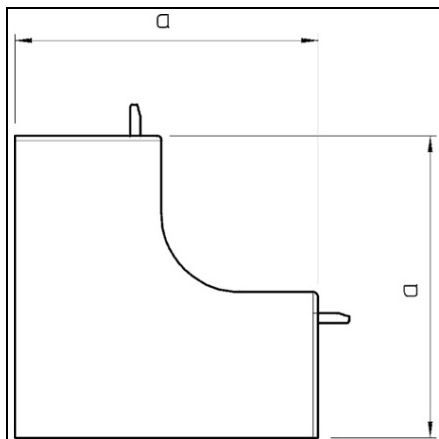

**OBO BETERMANN INTERNAL CORNER COVER | TYPE WDK
HI60230CW**

Pret: 0,00 lei (TVA inclus)

Detalii online: <https://www.materialeelectrice.ro/internal-corner-cover-type-wdk-hi60230cw-73399>