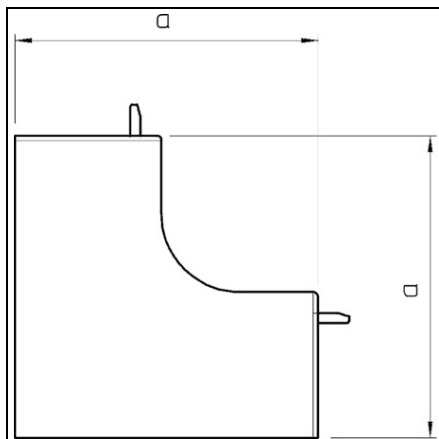

**OBO BETERMANN INTERNAL CORNER COVER | TYPE WDK  
HI60090CW**

Pret: 0,00 lei (TVA inclus)

Detalii online: <https://www.materialeelectrice.ro/internal-corner-cover-type-wdk-hi60090cw-73377>