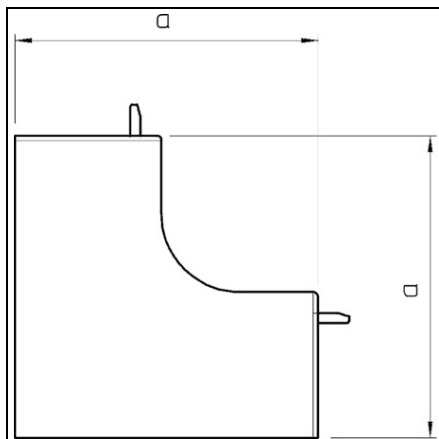

**OBO BETERMANN INTERNAL CORNER COVER | TYPE WDK
HI60090CW**

Pret: 0,00 lei (TVA inclus)

Detalii online: <https://www.materialeelectrice.ro/internal-corner-cover-type-wdk-hi60090cw-73377>