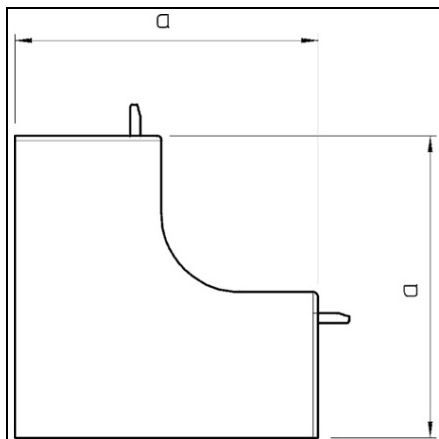

**OBO BETERMANN INTERNAL CORNER COVER | TYPE WDK
HI60090RW**

Pret: 0,00 lei (TVA inclus)

Detalii online: <https://www.materialeelectrice.ro/internal-corner-cover-type-wdk-hi60090rw-73376>